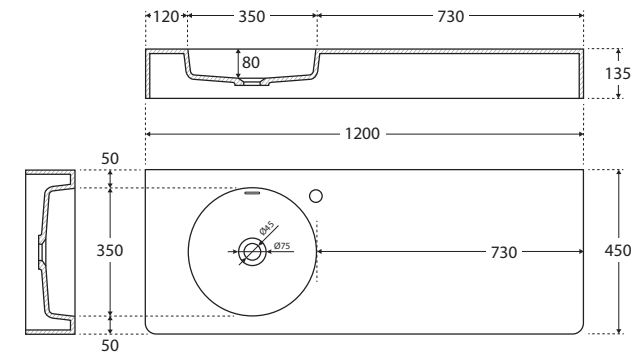

# Encanto 1200

WALL-HUNG  
SOLID SURFACE  
BASIN, LEFT-  
HAND BOWL

## Features

- Cast stone solid surface matte white finish
- Available with or without overflow depending on model
- Requires 40mm waste (with or without overflow depending on model chosen; not included)
- Requires bottle trap (not included)
- Wall mounting bolts included

## Available in

1 Tap Hole  
With Overflow  
**CSB11-120L**

No Tap Hole  
With Overflow  
**CSB11-120L-0**

1 Tap Hole  
Without Overflow  
**CSB11-120LNO**

No Tap Hole  
Without Overflow  
**CSB11-120LNO-0**

While we aim to ensure specifications are correct at the time of publication, Fienza reserves the right to make modifications without prior notice. Physical colour may vary from image shown. All measurements are shown in millimetres. For ceramic products, please allow +/- 10 mm tolerance for manufacturing variance. Always use physical product measurements for mark-ups and roughing-in as the technical drawing may differ from actual product received.